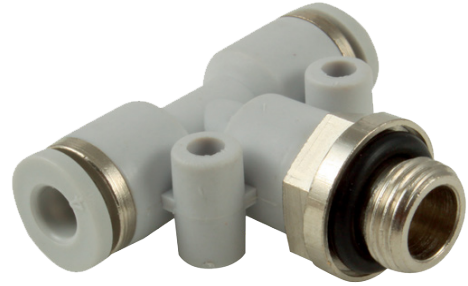

# PUSH-IN CONNECTORS

## PLASTIC

### TEE MALE CONNECTOR

SWIVELLING TEE CONNECTOR MALE WITH O-RING  
MALE PUSH-IN / BSP PLASTIC

	 mm	
33003870	4	1/8"
33003880	4	1/4"
33003890	6	1/8"
33003900	6	1/4"
33003910	6	3/8"
33003920	8	1/8"
33003930	8	1/4"
33003940	8	3/8"
33003950	8	1/2"
33003960	10	1/8"
33003970	10	1/4"
33004110	10	3/8"
33004120	12	1/4"
33004130	12	3/8"
33004140	12	1/2"

### TEE MALE CONNECTOR

SWIVELLING LATERAL TEE CONNECTOR MALE WITH  
O-RING MALE PUSH-IN / BSP PLASTIC

	 mm	
33003810	4	1/8"
33003820	4	1/4"
33003830	6	1/8"
33003840	6	1/4"
33003850	8	1/4"
33003860	10	1/4"